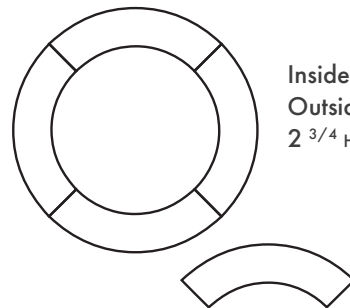

Colors

Colors shown may vary from actual hues.

SOLID

VISION

REFLECTION

Dimensions

FIRE RING CAP SIZE
4 pieces assembled (Inches)

Inside - 39 IN
Outside - 57 IN
2 3/4 HEIGHT